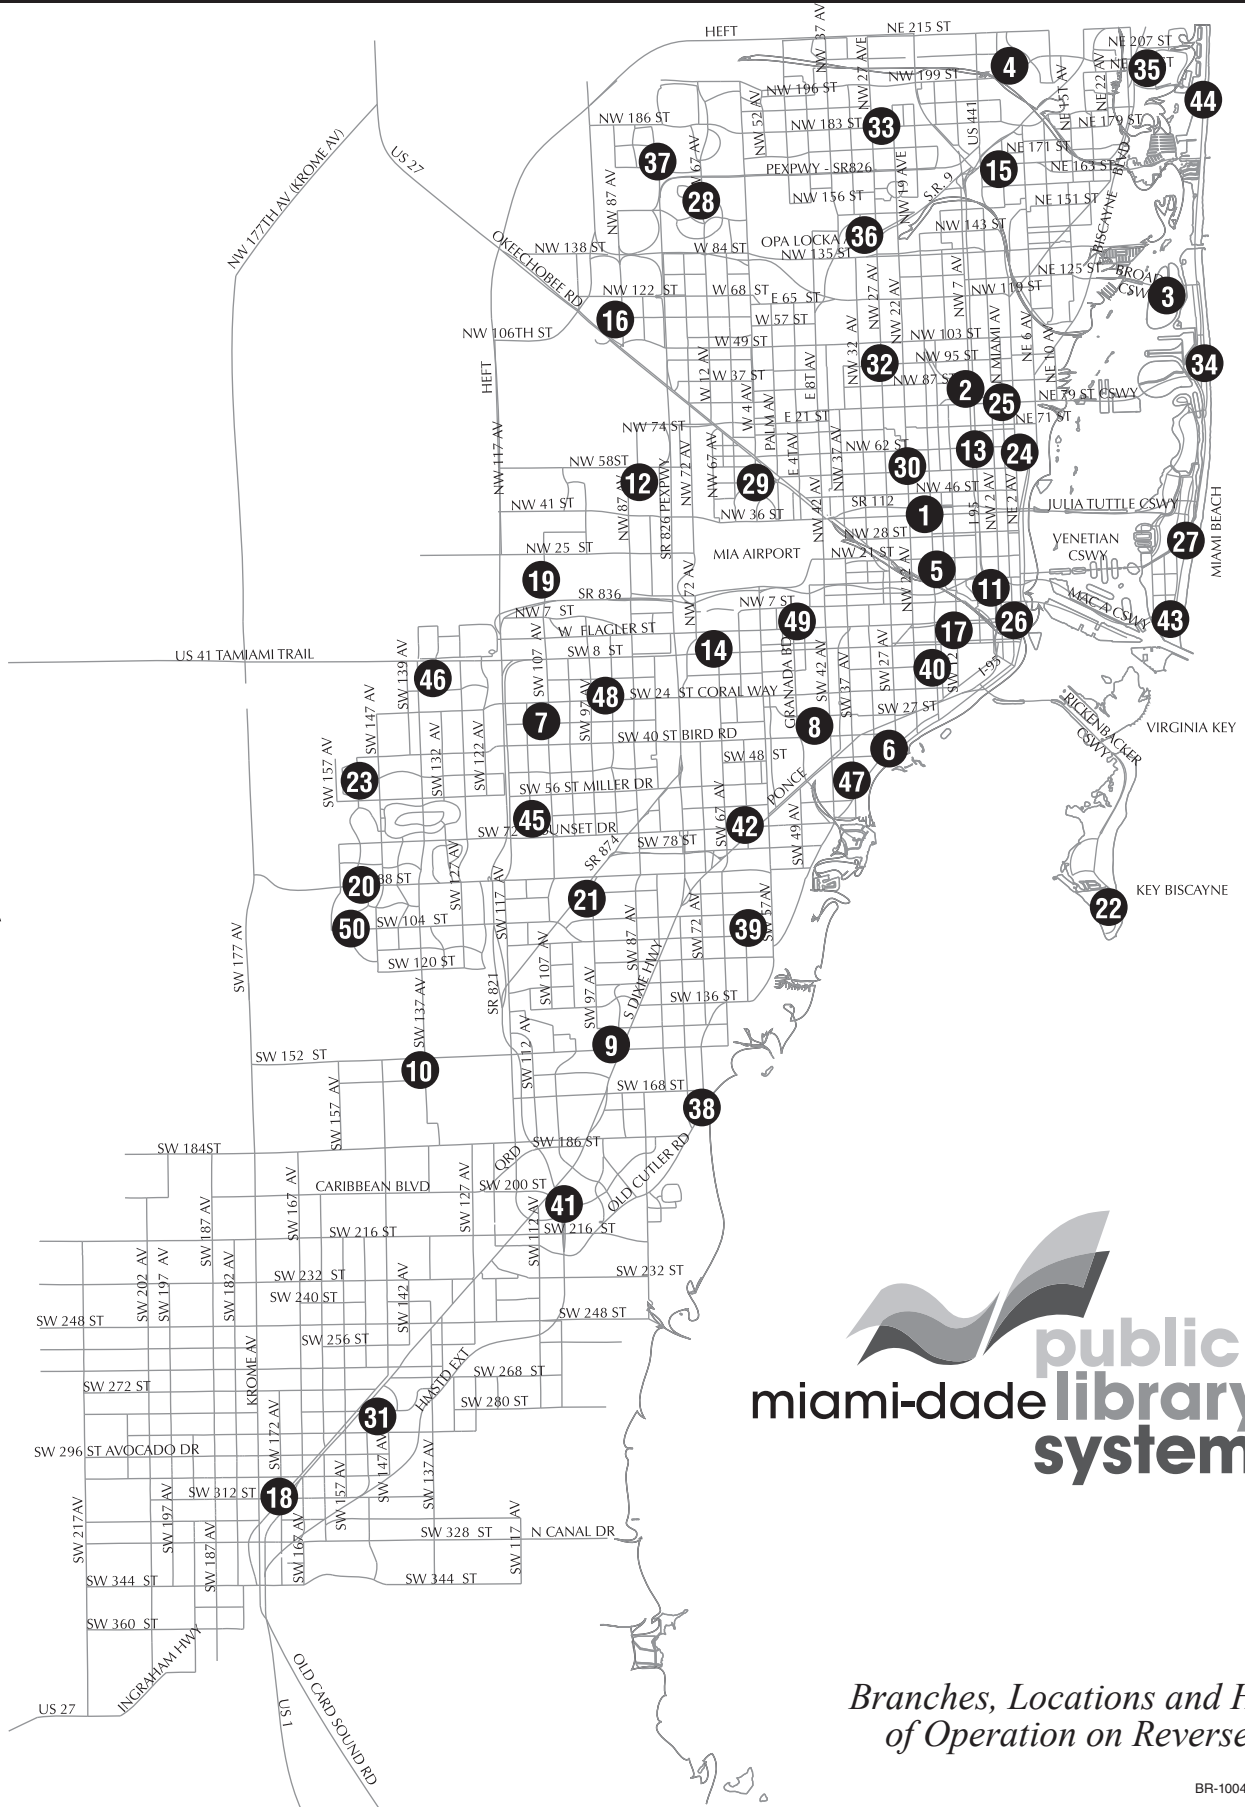

MIAMI-DADE PUBLIC LIBRARY SYSTEM

Branch Locations

MIAMI-DADE
COUNTY

public
miami-dade library
system

*Branches, Locations and Hours
of Operation on Reverse Side*